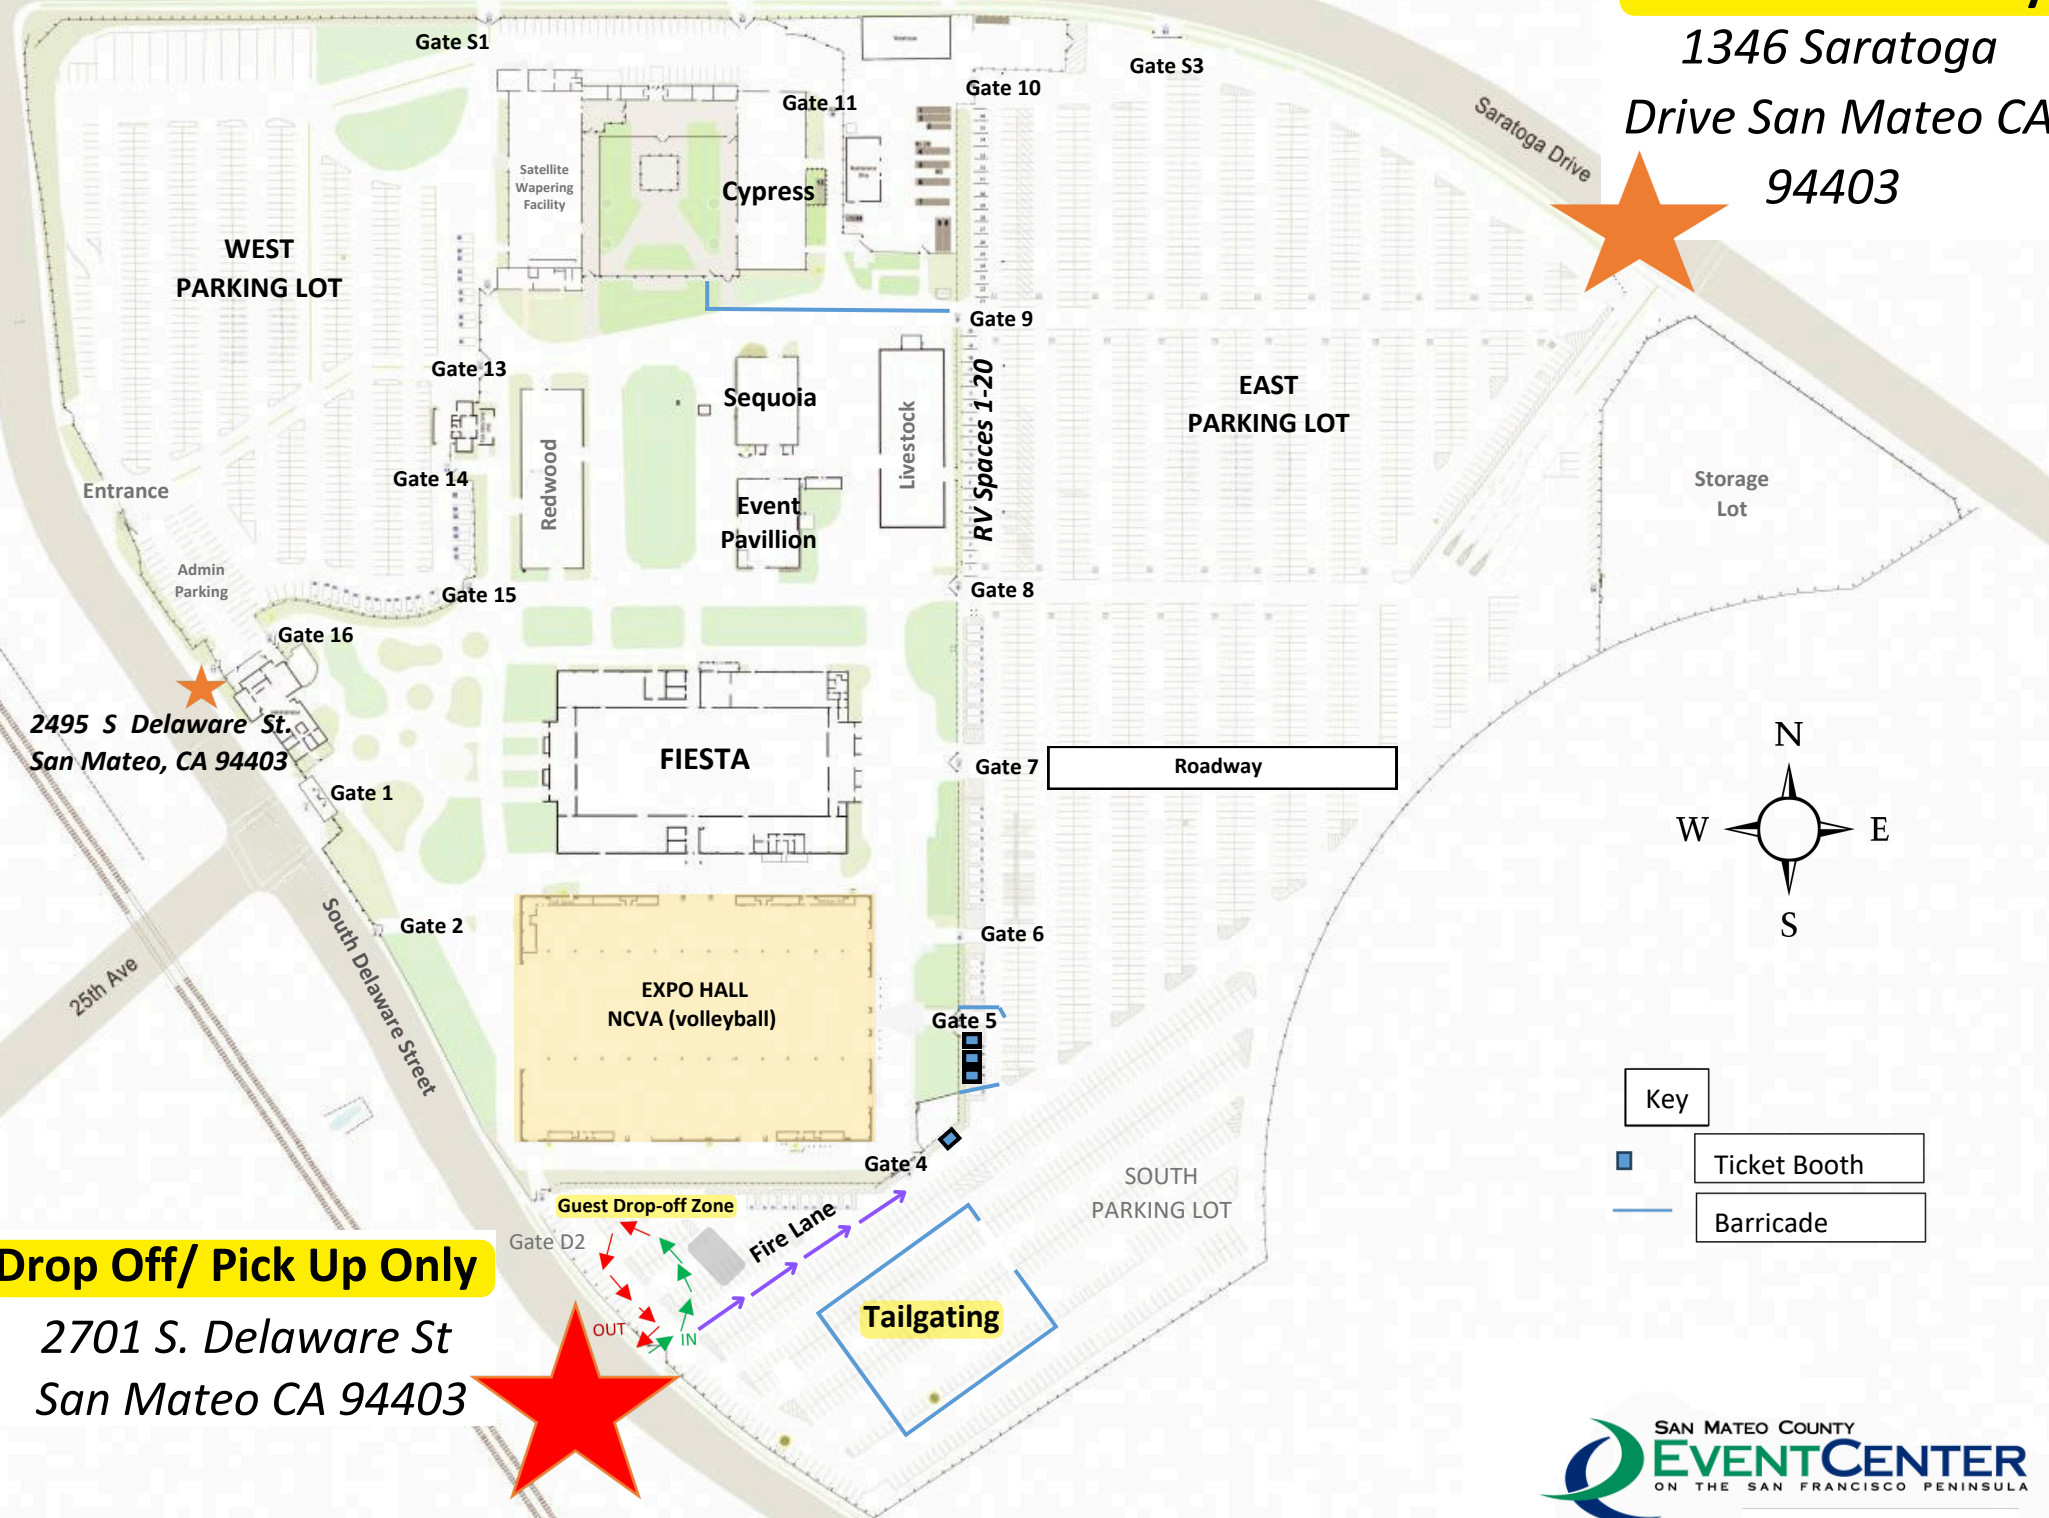

Paid Entrance Only

1346 Saratoga Drive San Mateo CA 94403

WEST PARKING LOT

EAST PARKING LOT

2495 S Delaware St. San Mateo, CA 94403

FIESTA

**EXPO HALL
NCVA (volleyball)**

Guest Drop-off Zone

Tailgating

Key	
	Ticket Booth
	Barricade

Drop Off/ Pick Up Only

2701 S. Delaware St San Mateo CA 94403

Paid Entrance Only

**1346 Saratoga Drive
San Mateo CA
94403**

**2495 S Delaware St.
San Mateo, CA 94403**

Drop Off/ Pick Up Only

**2701 S. Delaware St
San Mateo CA 94403**

Key

- Ticket Booth
- Barricade

Paid Entrance Only

**1346 Saratoga Drive
San Mateo CA
94403**

**Drop Off/ Pick Up
Only**

**2701 S. Delaware St
San Mateo CA 94403**

Key

-  Ticket Booth
-  Barricade